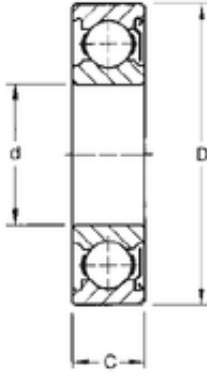

Fums Bearing CO.,LTD

20 mm x 52 mm x 15 mm TIMKEN 304KD Single Row Ball Bearings

Bearing No. 304KD

Size	20x52x15 mm
Bore Diameter	20 mm
Outer Diameter	52 mm
Width	15 mm
d	20 mm
D	52 mm
B	15 mm
C	15 mm
Weight	0,141 Kg
Basic dynamic load rating (C)	17,9 kN

304KD Bearing 2D drawings and 3D CAD models