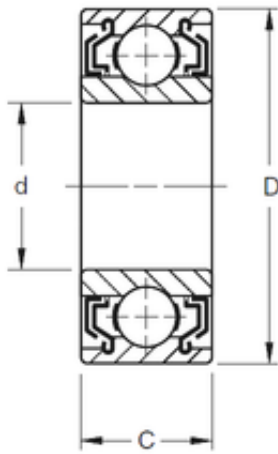

Fums Bearing CO.,LTD

40 mm x 80 mm x 30,18 mm TIMKEN W208KLL Single Row Ball Bearings

Bearing No. W208KLL

Size	40x80x30.18 mm
Bore Diameter	40 mm
Outer Diameter	80 mm
Width	30,18 mm
d	40 mm
D	80 mm
B	30,18 mm
C	30,18 mm
Weight	0,63 Kg
Basic dynamic load rating (C)	36000 kN

W208KLL Bearing 2D drawings and 3D CAD models